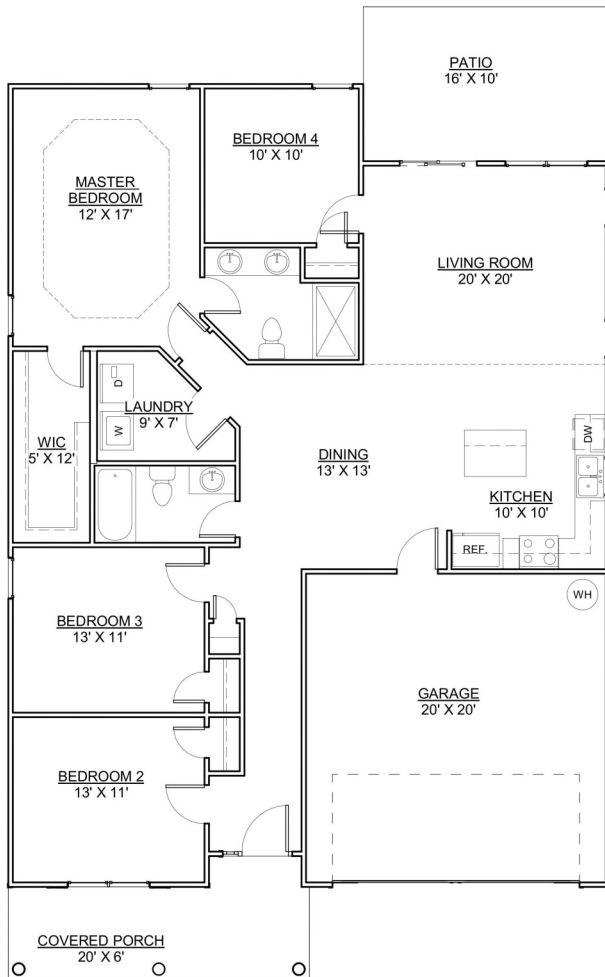

## PAIGE

APPROXIMATE  
HEATED SQ. FT.:

1536

BEDROOMS:

4

BATHROOMS:

2

Exterior detail and floor coverings may vary. We reserve the right to make changes in plans and specifications. Dimensions may not be exact. Features may vary according to different elevations and specifications.